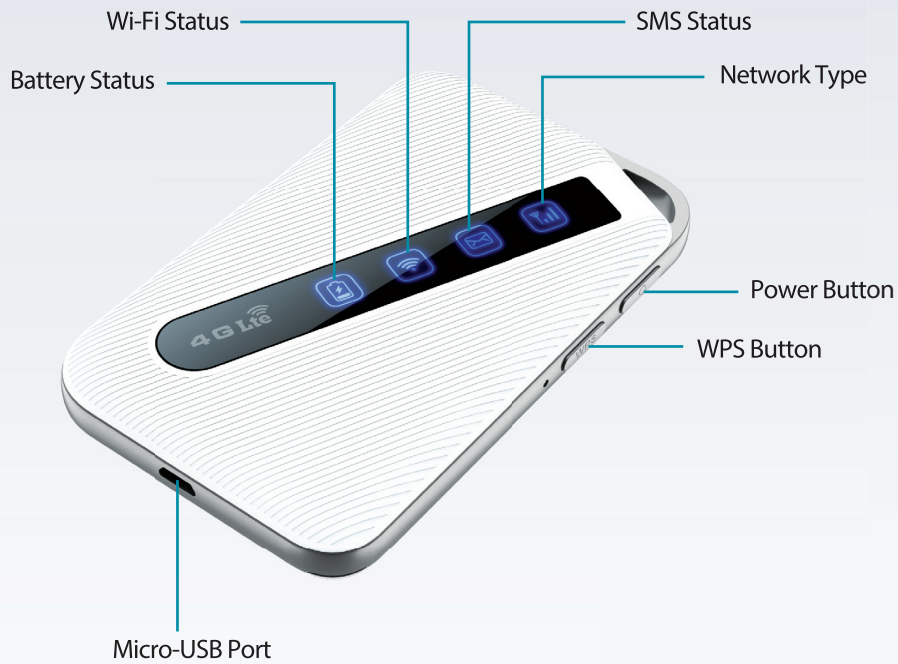

Go Anywhere

The DWR-930M is small enough to fit in your pocket and its rechargeable battery means you're not tied to a wall outlet

DWR-930M

4G/LTE Mobile Router

Features

Connectivity

- Uses a USIM card to connect to the Internet
- Compatible with 802.11n/g/b wireless devices
- Micro-USB port for easy charging
- Easy management using the mobile app

- WPA/WPA2 Wi-Fi security protocols for industry-standard encryption
- Built-in firewall helps keep unwanted connections out
- Wi-Fi Protected Setup (WPS) for one-touch setup

The DWR-930M 4G/LTE Mobile Router is a 4G LTE Cat4 high-speed broadband wireless WAN (WWAN) to Wi-Fi mobile hotspot that supports internet speed up to 150Mbps downlink and 50Mbps uplink. The DWR-930M uses a 4G Internet connection to give you an easy-to-set-up Wi-Fi network anywhere you need one. The DWR-930M allows you to create a Wi-Fi hotspot to share your connection with up to 8 Wi-Fi devices. The convenient size means you can share your connection anywhere; use it in a cafe to send e-mail while your friend reads the news, or at the airport so you and your coworkers can work while waiting for your plane.

Connect Anywhere

Simply insert your data-enabled SIM card to set up your very own mobile Wi-Fi network. The DWR-930M is perfect for when you need to quickly set up an impromptu network; it's ideal for business trips when you need to share an Internet connection with everybody during a meeting, or use it for travel, allowing you to provide all your travel companions with Internet access.

Flexible Usage

The DWR-930M 4G/LTE Mobile Router gives you instant connectivity, all in a powerful yet pocket-sized device. The rechargeable 3000 mAh Li-ion battery allows you to stay connected for long periods of time. Plug-and-play with no complicated software to install, getting online with the DWR-930M 4G/LTE Mobile Router is quick, easy, and convenient.