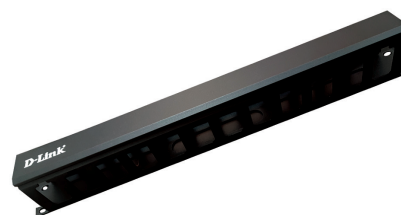

CABLE MANAGEMENT ACCESSORIES

19" 1U Metal cable management with rings

- ▶ Routing a neat rack cabling system, adds or moves easily
- ▶ SPCC cold rolled steel
- ▶ 1.2 - 1.5mm thickness
- ▶ 483 * 45 * 45mm

19" 1U Brush Manager

- ▶ Keep neat cabling system
- ▶ Dustproof
- ▶ SPCC cold rolled steel + PA Brush
- ▶ 1.2 - 1.5mm thickness
- ▶ 483 * 45 * 8mm

19" 1U Metal Cable Management with Cover

- ▶ Keep neat cabling system
- ▶ 19" Rack Installation
- ▶ Aluminium Alloy Body
- ▶ 482.6mm x 70mm x 1U

Product No.	Description	Color
NCM-B01	19" 1U Brush Manager	Black
NCM-M01	19" 1U Metal cable management with rings	Black
NCM-M02	19" 1U Metal cable management with cover	Black