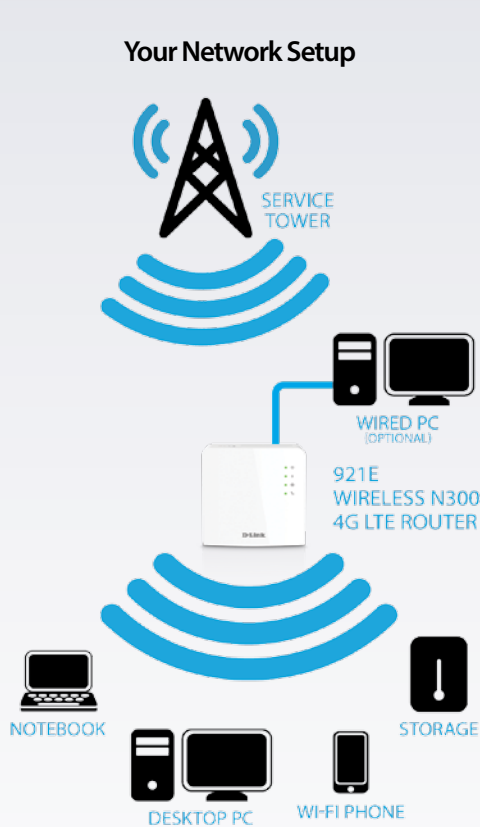

Technical Specifications

General

Device Interfaces	• One 10/100 Ethernet LAN port (RJ-45) • One 10/100 Ethernet WAN/LAN port (RJ-45)	• One detachable 3G/4G antenna
Data Rates¹	• Up to 300 Mbps with 802.11n clients • 6/9/11/12/18/24/36/48/54 Mbps in 802.11g mode • 1/2/5.5/11 Mbps in 802.11b mode	• LTE Uplink: Up to 50 Mbps¹ • LTE Downlink: Up to 150 Mbps¹
Standards	• 802.11g/b, compatible with 802.11n • 802.3	• 802.3u
GSM Band	• 850/900/1800/1900 MHz • Power Class 4 (850/900 MHz)	• Power Class 1 (1800/1900 MHz)
UMTS/HSDPA/HSUPA Band²	• 900/2100 MHz	• Power Class 3
LTE Band	• FDD 800/900/1800/2100/2600 MHz • TDD 2300/2600 MHz	• Power Class 3

Functionality

Wireless Security	• 64/128-bit WEP (Wired Equivalent Privacy)	• WPA & WPA2 (Wi-Fi Protected Access)
Firewall	• Network Address Translation (NAT)	• Stateful Packet Inspection (SPI)
VPN	• L2TP/PPTP/IPSEC VPN passthrough