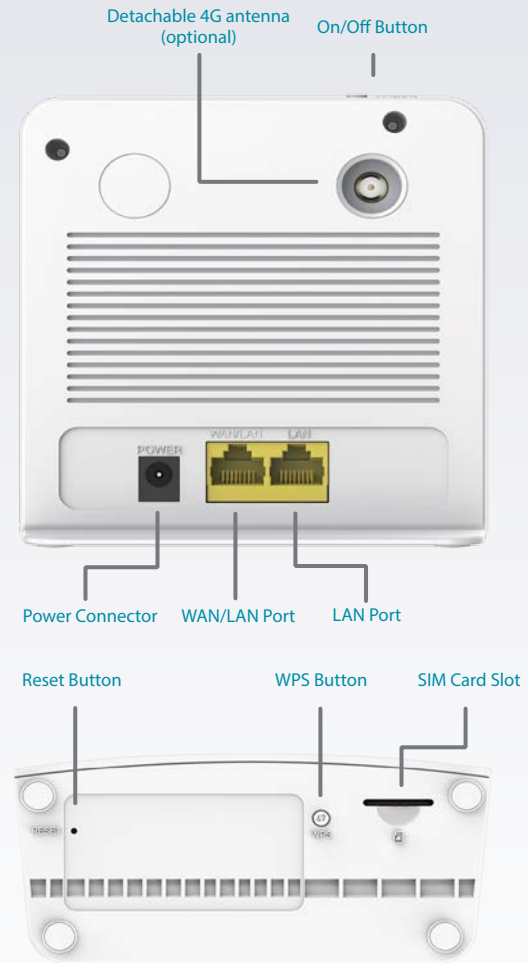

Technical Specifications

General

Device Interfaces	• One 10/100 Ethernet LAN port (RJ-45) • One 10/100 Ethernet WAN/LAN port (RJ-45)	• One detachable 3G/4G antenna
Data Rates¹	• Up to 300 Mbps with 802.11n clients • 6/9/11/12/18/24/36/48/54 Mbps in 802.11g mode • 1/2/5.5/11 Mbps in 802.11b mode	• LTE Uplink: Up to 50 Mbps¹ • LTE Downlink: Up to 150 Mbps¹
Standards	• 802.11g/b, compatible with 802.11n • 802.3	• 802.3u
GSM Band	• 850/900/1800/1900 MHz • Power Class 4 (850/900 MHz)	• Power Class 1 (1800/1900 MHz)
UMTS/HSDPA/HSUPA Band²	• 900/2100 MHz	• Power Class 3
LTE Band	• FDD 800/900/1800/2100/2600 MHz • TDD 2300/2600 MHz	• Power Class 3

Functionality

Wireless Security	• 64/128-bit WEP (Wired Equivalent Privacy)	• WPA & WPA2 (Wi-Fi Protected Access)
Firewall	• Network Address Translation (NAT)	• Stateful Packet Inspection (SPI)
VPN	• L2TP/PPTP/IPSEC VPN passthrough