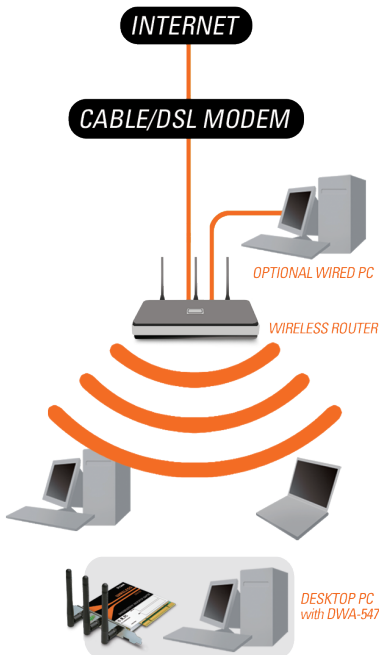

WHAT THIS PRODUCT DOES

Upgrade your desktop computer's wireless connectivity with the RangeBooster N network adapters and routers for a much faster wireless connection and superior reception. Once connected, you can access your network's high speed Internet while also getting secure access to shared photos, files, music, video, printers and storage.

GET CONNECTED, STAY CONNECTED

Based on the latest 802.11n (draft) specifications, RangeBooster N technology provide real world performance that can be up to 300Mbps and 4 times faster than 802.11g.¹ This allows wireless network connection to perform smoothly for bandwidth-demanding applications such as multimedia and Internet phone.

YOUR NETWORK SETUP

TECHNICAL SPECIFICATIONS

SYSTEM REQUIREMENTS

- + Windows XP SP2 or 2000 SP4
- + CD-ROM drive
- + 20MB hard disk space
- + PCI bus slot

STANDARDS

- + IEEE 802.11n (draft)
- + IEEE 802.11g
- + IEEE 802.11b

INTERFACE

PCI 2.3

FREQUENCY RANGE

- + 2412 to 2462MHz (North America)
- + 2412 to 2472MHz (General Europe)
- + 2412 to 2484MHz (Japan)

EMISSION SCHEMES

DSSS, OFDM

DATA MODULATION SCHEMES

DBPSK, DQPSK, CCK and OFDM (BPSK/QPSK/16 QAM/64-QAM)

DATA RATES¹

- + 802.11g: 6/9/12/18/24/36/48/54Mbps
- + 802.11b: 1/2/5.5/11Mbps
- + 802.11n: 30/60/90/120/180/240/270/300Mbps

TRANSMIT OUTPUT POWER²

17dbm (typical)

EIRP

19dbm (typical)

ANTENNAS

Three detachable 2dBi Gain dipole antennas (RP-SMA connectors)

¹ Maximum wireless signal rate derived from IEEE Standard 802.11g and draft 802.11n specifications. 802.11n speeds obtainable when operating among RangeBooster N products. Actual data throughput will vary. Network conditions and environmental factors, including volume of network traffic, building materials and construction, and network overhead, lower actual data throughput rate. Environmental factors will adversely affect wireless signal range.

² Maximum output power setting varies according to individual country.

SECURITY

- + 64/128-bit WEP data encryption
- + Wi-Fi Protected Access (WPA, WPA2)

POWER INPUT

5 VDC

POWER CONSUMPTION (802.11n)

- + 2TX: TX 630mA, RX 450mA, Standby 450mA
- + 3TX: TX 930mA, RX 450mA, Standby 450mA

DIAGNOSTIC LED

- + Activity

DIMENSIONS

134 x 121 x 19 mm (5.275 x 4.764 x 0.748 inches)

WEIGHT

107 grams (0.236 lb)

OPERATING TEMPERATURE

0° to 40° C

STORAGE TEMPERATURE

-20° to 65° C

OPERATING HUMIDITY

10% to 90% non-condensing

STORAGE HUMIDITY

5% to 95% non-condensing

CERTIFICATIONS

- + FCC Class B
- + CE
- + C-Tick
- + IC

D-Link Worldwide Offices