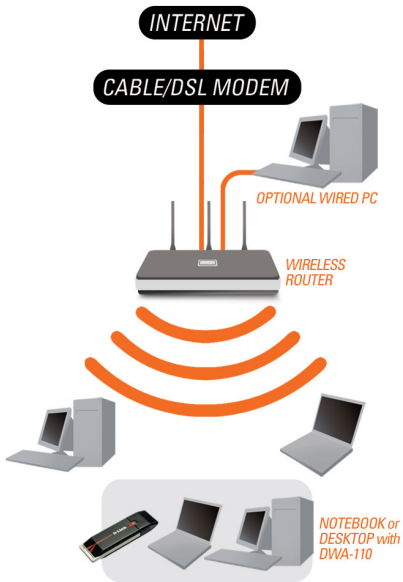

WHAT THIS PRODUCT DOES

Connect to your wireless home network by adding a D-Link Wireless G USB 2.0 Adapter to your notebook or desktop computer. Once connected, you can share a high-speed Internet connection while also getting access to shared documents, music, and photos with other computers on your network.

GET CONNECTED, STAY CONNECTED

Set up your new D-Link networking hardware in minutes using our new Quick Setup Wizard. The wizard will guide you through an easy to follow process to install your new hardware and connect to your network. If you need additional help, visit D-Link's award-winning Customer Support Web Site for answers to frequently asked questions, product downloads, and easy access to D-Link's friendly customer support team.

YOUR NETWORK SETUP

TECHNICAL SPECIFICATIONS

SYSTEM REQUIREMENTS

- + Windows 98SE, ME, XP SP2, 2000 SP4 or Vista
- + CD-ROM drive
- + 20MB hard disk space
- + Available USB port

STANDARDS

- + IEEE 802.11g
- + IEEE 802.11b
- + USB 2.0

FREQUENCY RANGE

- + 2412 to 2462MHz (North America)
- + 2412 to 2472MHz (General Europe)

EMISSION SCHEMES

- + DSSS, OFDM

DATA MODULATION SCHEMES

DBPSK, DQPSK, DSSS and CCK (BPSK/QPSK/16-QAM/64-QAM/OFDM)

DATA RATES¹

- + 802.11g: 6/9/12/18/24/36/48/54Mbps
- + 802.11b: 1/2/5.5/11Mbps

ANTENNA

- + Integrated Antenna

SECURITY

- + 64/128-bit WEP data encryption
- + Wi-Fi Protected Access (WPA/WPA2-PSK, WPA/WPA2-EAP)
- + 802.1x

OPERATING VOLTAGE

5VDC +/- 5%

POWER CONSUMPTION

- + TX: 460mA
- + RX: 280mA

DIAGNOSTIC LEDES

- + Activity

DIMENSIONS

87 x 28 x 12 mm

OPERATING TEMPERATURE

0° to 40° C

STORAGE TEMPERATURE

-20° to 65° C

OPERATING HUMIDITY

10% to 90% non-condensing

STORAGE HUMIDITY

5% to 95% non-condensing

CERTIFICATIONS

- + FCC Class B
- + CE
- + C-Tick
- + IC
- + Wi-Fi

OS SUPPORT

Windows 98SE, ME, 2000, XP, Vista

¹ Maximum wireless signal rate derived from IEEE standard 802.11g specifications. Actual data throughput will vary. Network conditions and environmental factors, including volume of network traffic, building materials and construction, and network overhead, lower actual data throughput rate. Environmental factors will adversely affect wireless signal range.

WIRELESS

D-Link Worldwide Offices