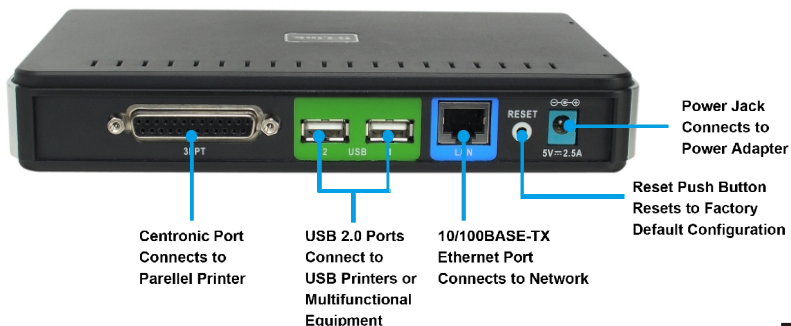

- 0° to 50°C (32° to 122°F)

Storage Temperature

- -25° to 55°C (-13° to 131°F)

OS Support

- Windows Vista/XP/2000/NT4/ME/98SE/95
- Apple Mac OS 9.x to MAC OS X 10.4.x

- Linux UNIX lpr/lpd (HP-UX, SunOS, Solaris, SCO, UnixWare, IBM AIX)
- NetWare 5.x NDPS LPR Remote Printing

Humidity

- 5% to 95% non-condensing

Dimensions

- 7.58 x 4.66 x 1.22 inches
- (192.5 x 118.4 x 31 mm)

Weight

- 292g (10.3oz)

Certifications

- FCC
- CE
- C-Tick
- IC
- CSA

Printer Compatibility List

- Avision: MF3100L
- Benq: Cm3000
- Brother: MFC-210C, MFC-420CN, MFC-3240C, MFC-7220
- Canon: PIXMA MP110, PIXMA Mp150, PIXMA MP160, PIXMA MP170, PIXMA MP180, PIXMA MP450, PIXMA Mp460, PIXMA MP500, PIXMA MP510, PIXMA MP600, PIXMA MP810, PIXMA Mp830, PIXMA MP950, PIXMA MP960
- Dell: Photo 966, Photo 966
- EPSON: PM-A970, PM-A920, PM-A820, PM-A720, PM-A950, PM-A890, PM-A750, PM-A650, STYLUS CX2900, STYLUS CX3700, STYLUS CX3900, STYLUS CX4100, STYLUS CX4700, STYLUS CX4900, STYLUS CX5700F, STYLUS CX5900, STYLUS CX6900F, STYLUS Photo RX530, STYLUS Photo RX580, STYLUS Photo RX590, STYLUS Photo RX630, STYLUS Photo Rx650
- Fuji Xerox: WorkCentre 3119
- HP: Deskjet F380, PSC1315, Photosmart C1350, Photosmart C1610, Photosmart C3180, Photosmart C4180, Photosmart C5180, OfficeJet 4255, OfficeJet 4355, OfficeJet 5510, OfficeJet 5610, OfficeJet 6110, OfficeJet 7210, LaserJet 3050
- Lexmark: x3470, x5470
- Samsung: SCX-4100, SCX-4200

Rev. 01 (Nov. 2007)