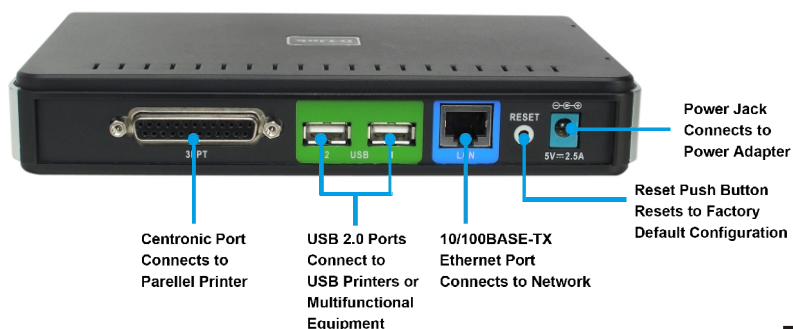

- 0° to 50°C (32° to 122°F)

Storage Temperature

- -25° to 55°C (-13° to 131°F)

OS Support

- Windows Vista/XP/2000/NT4/ME/98SE/95
- Apple Mac OS 9.x to MAC OS X 10.4.x

- Linux UNIX lpr/lpd (HP-UX, SunOS, Solaris, SCO, UnixWare, IBM AIX)
- NetWare 5.x NDPS LPR Remote Printing

Humidity

- 5% to 95% non-condensing

Dimensions

- 7.58 x 4.66 x 1.22 inches
- (192.5 x 118.4 x 31 mm)

Weight

- 292g (10.3oz)

Certifications

- FCC
- CE
- C-Tick
- IC
- CSA

Printer Compatibility List

- Avision: MF3100L
- Benq: Cm3000
- Brother: MFC-210C, MFC-420CN, MFC-3240C, MFC-7220
- Canon: PIXMA MP110, PIXMA Mp150, PIXMA MP160, PIXMA MP170, PIXMA MP180, PIXMA MP450, PIXMA Mp460, PIXMA MP500, PIXMA MP510, PIXMA MP600, PIXMA MP810, PIXMA Mp830, PIXMA MP950, PIXMA MP960
- Dell: Photo 966, Photo 966
- EPSON: PM-A970, PM-A920, PM-A820, PM-A720, PM-A950, PM-A890, PM-A750, PM-A650, STYLUS CX2900, STYLUS CX3700, STYLUS CX3900, STYLUS CX4100, STYLUS CX4700, STYLUS CX4900, STYLUS CX5700F, STYLUS CX5900, STYLUS CX6900F, STYLUS Photo RX530, STYLUS Photo RX580, STYLUS Photo RX590, STYLUS Photo RX630, STYLUS Photo Rx650
- Fuji Xerox: WorkCentre 3119
- HP: Deskjet F380, PSC1315, Photosmart C1350, Photosmart C1610, Photosmart C3180, Photosmart C4180, Photosmart C5180, OfficeJet 4255, OfficeJet 4355, OfficeJet 5510, OfficeJet 5610, OfficeJet 6110, OfficeJet 7210, LaserJet 3050
- Lexmark: x3470, x5470
- Samsung: SCX-4100, SCX-4200

Rev. 01 (Nov. 2007)