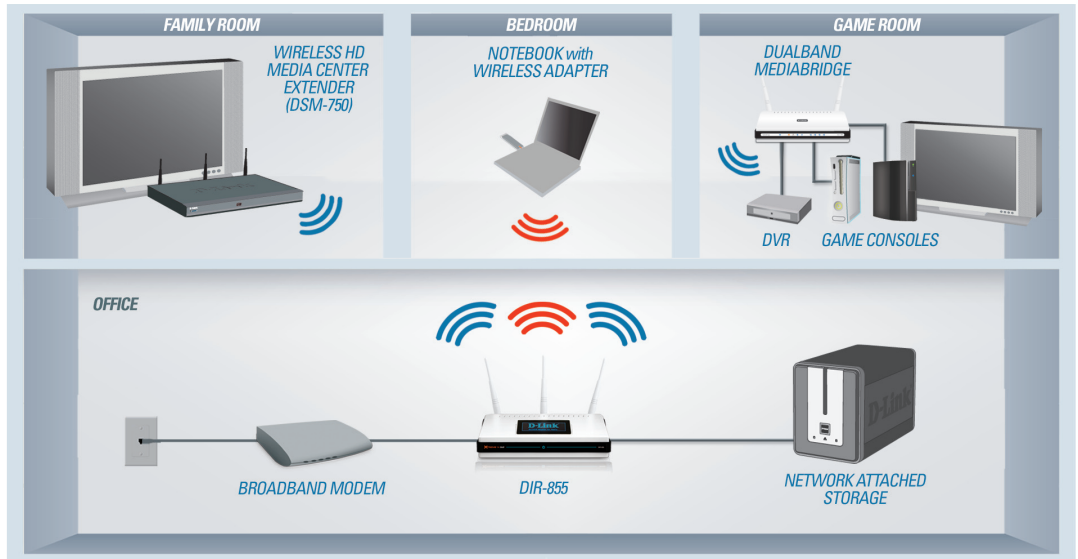

MINIMUM SYSTEM REQUIREMENTS

For setup:

- + Computer with:
  - Windows Vista, Windows XP SP2, Windows 2000 SP4, or MAC OS X (v10.4)
  - Internet Explorer v6 or Mozilla Firefox v1.5
  - CD-ROM drive
  - Network Interface Card

For operation:

- + Cable or DSL modem
- + Subscription to an Internet Service Provider (ISP)

TECHNICAL SPECIFICATIONS

STANDARDS

- + IEEE 802.11n (draft 2.0)
- + IEEE 802.11a
- + IEEE 802.3
- + IEEE 802.11g
- + IEEE 802.11b
- + IEEE 802.3u

INTERFACE TYPE

- + 4 Gigabit LAN Ports
- + 1 Gigabit WAN Port
- + 1 USB Port (for Windows® Connect Now)

ANTENNA TYPE

- + 3 External Reverse SMA Dualband Antennas

SECURITY

- + WPA™ & WPA2™ (Wi-Fi Protected Access)
- + Wi-Fi Protected Setup™ (WPS) - PIN & PBC

INSTALLATION

- + Quick Router Setup Utility²

ADVANCED FIREWALL FEATURES

- + Network Address Translation (NAT)
- + Stateful Packet Inspection (SPI)
- + VPN Pass-through / Multi-sessions PPTP / L2TP / IPSec

DEVICE MANAGEMENT

- + Internet Explorer® v6 or Later; Mozilla® Firefox® v1.5 or Later; or other Java-enabled Browsers

CERTIFICATIONS

- + FCC Class B
- + IC
- + Wi-Fi®
- + CE
- + C-Tick

DIMENSIONS

- + 120.5 x 198 x 40.9 mm (4.6" x 7.6" x 1.2")

WEIGHT

- + 535 grams (1.1lbs)

YOUR NETWORK SETUP

¹ Maximum wireless signal rates derived from IEEE standard 802.11g and draft 802.11n specifications. Actual data throughput may vary. Network conditions and environmental factors, including volume of network traffic, building's materials and construction, and network overhead can lower actual data throughput rate. Environmental factors will adversely affect wireless signal range. Wireless range and speed rates are relative to performance measurements based on the wireless range and speed rates of a standard Wireless G product from D-Link. Maximum throughput based on D-Link draft 802.11n devices.

² The software included with this product is not Mac-compatible, however, is not required during setup.
• Computer must adhere to Microsoft's recommended System Requirements.

This product is based on IEEE draft 802.11n specifications and is not guaranteed to be forward compatible with future versions of IEEE 802.11n specifications. Compatibility with draft 802.11n devices from other manufacturers is not guaranteed. All references to speed and range are for comparison purposes only. Product specifications, size and shape are subject to change without notice, and actual product appearance may differ from that depicted herein.

©2007 D-Link Corporation/D-Link Systems, Inc. All rights reserved. D-Link, the D-Link logo, RangeBooster N 650 and Xtreme N™ are trademarks or registered trademarks of D-Link Corporation and its overseas subsidiaries. All other trademarks or registered trademarks are the property of their respective owners.

D-Link Corporation
No. 289 Xinhua 3rd Road, Neihu, Taipei 114, Taiwan
Release 01 (Apr. 2008)