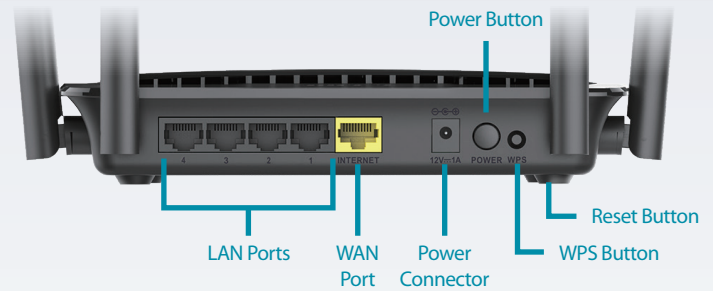

Easy to Set Up, Easy to Secure

Sharing your Internet connection doesn't have to be a complicated process - just open a web browser to access the setup wizard and follow the easy step-by-step instructions to get started. Implement WPA/WPA2 wireless security in minutes with the wireless network setup wizard, or use Wi-Fi Protected Setup (WPS), which establishes a secure connection to new devices without the need to enter settings or create passwords. In addition, the built-in firewall requires no setup, protecting you against malicious attacks from the Internet, and access control features allow you to restrict access to your network giving you greater control over network users.

Technical Specifications

General

Device Interfaces	• IEEE 802.11 ac/n/g/b/a wireless LAN • 10/100/1000 Gigabit Ethernet WAN port	• Four 10/100/1000 Gigabit Ethernet LAN ports
LEDs	• Power • Internet • WLAN	• LAN (x4) • WPS
Antenna Type	• Four fixed external antennas	
Data Signal Rate	• 2.4 GHz • Up to 300 Mbps¹	• 5 GHz • Up to 867 Mbps¹
Standards	• IEEE 802.11ac • IEEE 802.11n • IEEE 802.11g • IEEE 802.3ab	• IEEE 802.11b • IEEE 802.11a • IEEE 802.3u
Minimum Requirements	• Windows 8/7/Vista or MAC OS X 10.6 or higher • Internet Explorer 9, Firefox 20.0, Chrome 25.0, Safari 5.1, or other Java-enabled browser	• Network interface card • Cable/DSL modem or other Internet Service Provider equipment with Ethernet port

Functionality

Security	• WPA & WPA2 (Wi-Fi Protected Access)	• WPS (Wi-Fi Protected Setup)
Advanced Features	• Web setup wizard • QoS (Quality of Service) • DMZ (Demilitarized Zone)	• Firewall - Network Address Translation (NAT) • Guest zone • IPv6 ready

Physical

Dimensions	• 189.94 x 132.97 x 38.1 mm (7.47 x 5.23 x 1.5 inches)	
Weight	• 288 g (10.1 ounces)	
Power Adaptor	• Input: 100 to 240 V AC, 50/60 Hz	• Output: 12 V, 1 A
Temperature	• Operating: 0 to 40 °C (32 to 104 °F)	• Storage: -20 to 65 °C (-4 to 149 °F)
Humidity	• Operating: 10% to 90% non-condensing	• Storage: 5% to 95% non-condensing
Certifications	• CE² • FCC • RoHS • D-Link Green • Wi-Fi Certified	• C-Tick • UL • CB • IC