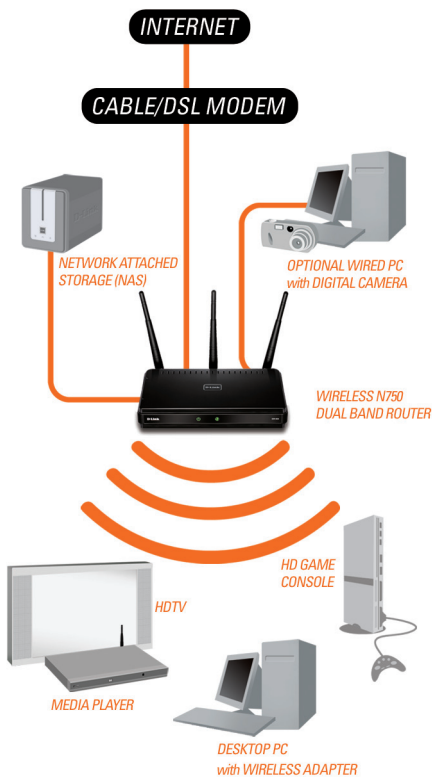

WHAT THIS PRODUCT DOES

The DIR-835 Wireless N750 Dual Band Router allows your devices, such as PCs, Internet TVs, and game consoles, to share an Internet connection through four Gigabit Ethernet ports or through high-speed 802.11n wireless. With True Gigabit Routing Connectivity², users can reach up to 1.7 Gbps of wire-speed NAT throughput, the maximum of the communication standard. Integrating D-Link Green technology while complying with the European Unions RoHS directive that restricts the use of certain hazardous materials to help preserve the environment.

YOUR NETWORK SETUP

TECHNICAL SPECIFICATIONS

MINIMUM SYSTEM REQUIREMENTS

- Windows® 7/Vista®/XP SP3 or Mac OS® X (v10.4)¹
- Microsoft Internet Explorer 6+, or Firefox 1.5+
- CD-ROM
- Network Interface Card
- Cable or DSL Modem
- Subscription with an Internet Service Provider (ISP)

STANDARDS

- IEEE 802.11n
- IEEE 802.11g
- IEEE 802.11a
- IEEE 802.11b
- IEEE 802.3
- IEEE 802.3u

INTERFACE TYPE

- Four Gigabit LAN ports
- Gigabit WAN port
- USB 2.0 Port

ANTENNA TYPE

- Three external reverse SMA dual band antennas

SHAREPORT™ PLUS FUNCTION SUPPORT

- Allows for connection of an external hard drive or multifunction printer to the USB port
- Allows sharing of hard drives, printing and scanning functions⁵

SECURITY

- WPA & WPA2 (Wi-Fi Protected Access)
- Wi-Fi Protected Setup (WPS) - PIN & PBC

DEVICE MANAGEMENT AND MONITORING

- Microsoft Internet Explorer 6+, or Firefox 1.5+, or other Java-enabled browsers
- D-Link Network Monitor Yahoo! Widget
- D-Link Internet Usage Meter Yahoo! Widget
- DLNA Server for streaming media to compatible media players⁶

ADVANCED FIREWALL FEATURES

- Network Address Translation (NAT)
- Stateful Packet Inspection (SPI)
- VPN Pass-through / Multi-sessions PPTP / L2TP / IPSec

DIMENSIONS (W X D X H)

- 198 x 120.5 x 32.5 mm (7.8 x 4.7 x 1.3 inches)

WEIGHT

- 370 grams (0.8 lbs)

CERTIFICATIONS

- FCC Class B
- IC
- IPv6 Ready
- Wi-Fi®
- CE Class B
- C-Tick
- LVD
- RoHS compliant
- Windows 7
- Wi-Fi Protected Setup (WPS)

¹ Maximum wireless signal rate derived from IEEE Standard 802.11g, 802.11a, and 802.11n specifications. Actual data throughput will vary. Network conditions and environmental factors, including volume of network traffic, building materials and construction, and network overhead, lower actual data throughput rate. Environmental factors will adversely affect wireless signal range. Wireless range and speed rates are D-Link relative performance measurements based on the wireless range and speed rates of a standard Wireless G product from D-Link. Maximum throughput based on D-Link's 802.11n devices.

² True Gigabit Routing Connectivity is only supported for WANs using Static IP or DHCP, and is only supported for TCP connections.

³ Computer must adhere to Microsoft's recommended System Requirements.

⁴ The software included with this product is not Mac-compatible.

⁵ Hard drives and multifunction equipment can only be accessed by a single user at a time.

⁶ D-Link does not guarantee full compatibility or proper playback with all codecs. Playback capability depends on the codec support of the DLNA media player.

Compatibility with 802.11n devices from other manufacturers is not guaranteed. All references to speed and range are for comparison purposes only. Product specifications, size, and shape are subject to change without notice, and actual product appearance may differ from that depicted herein.