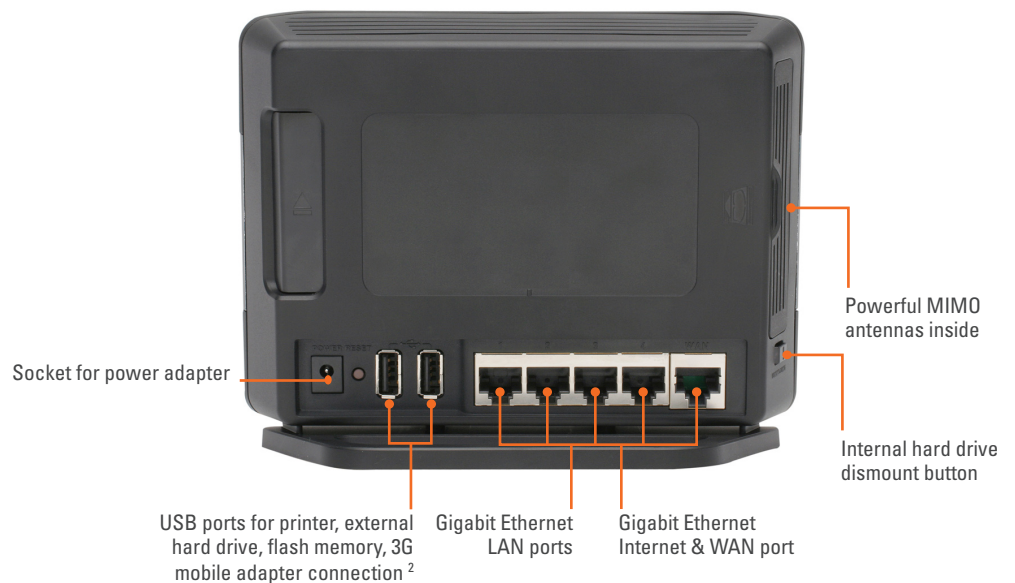

Up to 500GB of central network storage disk space with UPnP AV and FTP server support³