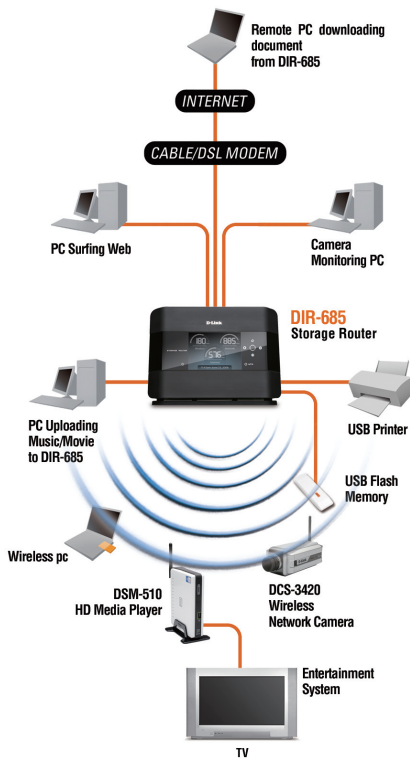

DIR-685

VIEW PHOTOS & WEATHER

An integrated 3.2" color LCD will display router, network and hard drive status, the time and date, and of course your favorite photos that you saved in the built-in hard drive. The router's RSS feeds will allow you to view Internet contents such the weather forecast, news and sporting events all without turning on a computer.¹

SECURE YOUR NETWORK CONNECTION

The DIR-685 supports WEP, WPA and WPA2 encryption to safeguard your wireless data from thieves. It provides Stateful Packet Inspection (SPI) and NAT dual active firewalls to block and prevent Internet attacks against the built-in hard drive and the rest of your home network. It includes parental control to let you set and restrict access to harmful websites.

YOUR NETWORK SETUP