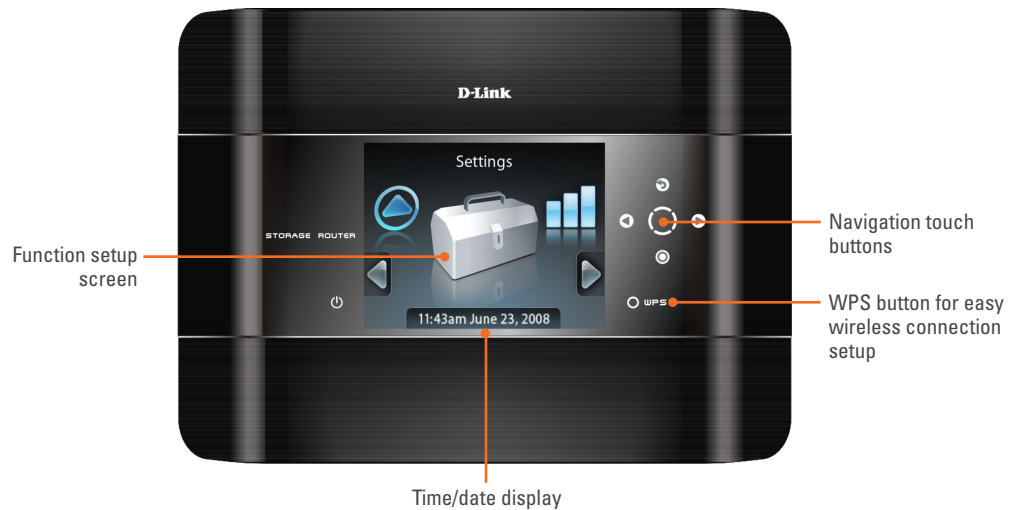

Up to 500GB of central network storage disk space with UPnP AV and FTP server support³

DIR-685

VIEW PHOTOS & WEATHER

An integrated 3.2" color LCD will display router, network and hard drive status, the time and date, and of course your favorite photos that you saved in the built-in hard drive. The router's RSS feeds will allow you to view Internet contents such the weather forecast, news and sporting events all without turning on a computer.¹

SECURE YOUR NETWORK CONNECTION

The DIR-685 supports WEP, WPA and WPA2 encryption to safeguard your wireless data from thieves. It provides Stateful Packet Inspection (SPI) and NAT dual active firewalls to block and prevent Internet attacks against the built-in hard drive and the rest of your home network. It includes parental control to let you set and restrict access to harmful websites.

YOUR NETWORK SETUP

WIRELESS N STORAGE ROUTER

Designed for Home

Designed with convenience and functionality in mind, the router offers a stylish, even chic addition to the home. Its upright design allows users to easily view the vibrant LCD screen that displays device status via graphical gauges, digital photos, streamed video, weather forecasts and other live streaming Internet content in up to 1.6 million colors.