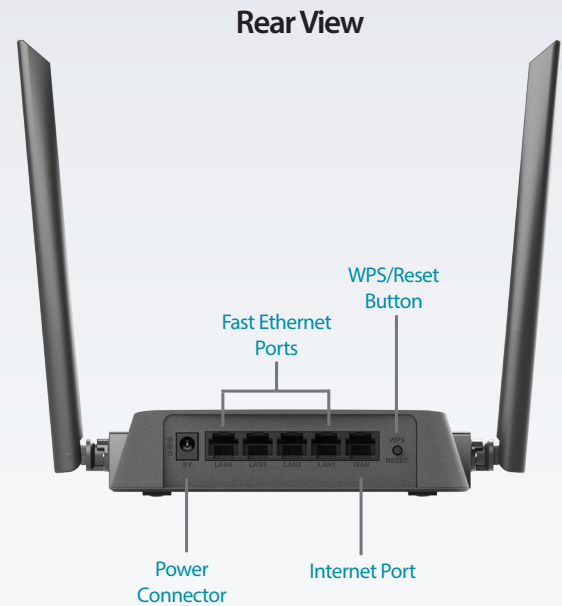

Easy to Set Up, Easy to Secure

Sharing your Internet connection doesn't have to be a complicated process - just open a web browser to access the Setup Wizard and follow the easy step-by-step instructions to get started. Create a secure network in seconds using Wi-Fi Protected Setup, which instantly creates a secure connection to a new device without the need to enter settings or create passwords.

Technical Specifications

General

Device Interfaces	• Wireless N 300 • Four 10/100 LAN ports	• 10/100 WAN (Internet) port
Antenna	• 5dBi External Antenna	
Standards	• IEEE 802.11n/g/b • IEEE 802.3	• IEEE 802.3u • IEEE 802.3x
LEDs	• Power LED • WLAN LED	• Internet LED
Minimum System Requirements	• Windows, Macintosh, or Linux-based operating system • Microsoft Internet Explorer 10 or higher, Microsoft Edge 20.10240 or higher, Firefox 44, Chrome 48 or higher, Safari 8, or Opera 35	• Wired or wireless Ethernet adapter for Internet access • Subscription with an Internet Service Provider

Functionality

Security	• WPA/WPA2 (Wi-Fi Protected Access)	• Wi-Fi Protected Setup (WPS)
Advanced Features	• Web Setup Wizard • UPnP support • Active Firewall - Network Address Translation (NAT) • Repeater Mode	• Access Point Mode • WISP Repeater Mode • Wi-Fi Client Mode

Physical

Dimensions (LxWxH)	• 158 x 131.35 x 35.75 mm	
Weight	• 152 g	
Power	• Input: 100 to 240V AC, 50/60 Hz	• Consumption: 5V / 1 A
Temperature	• Operating: 0 to 40 °C (32 to 104 °F)	• Storage: -20 to 65 °C (-4 to 149 °F)
Humidity	• Operating: 10% to 90% non-condensing	• Storage: 5% to 95% non-condensing
Certifications	• CE	• FCC