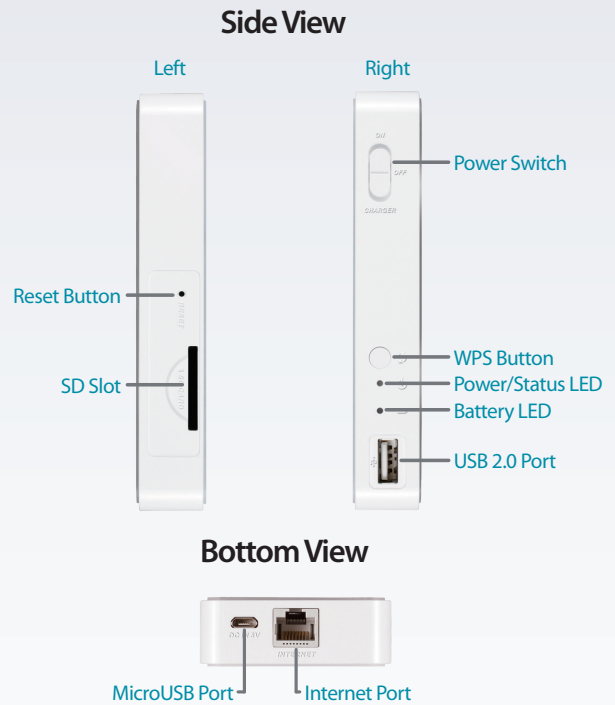

SharePort™ Go II - N300 Portable Router and Charger

Stream Your Media

The SharePort™ Go II can even be used as a media server for your home, and includes a built-in DLNA server to stream media stored on a USB storage drive or SD card to any DLNA compliant player, including the PlayStation 3® and Xbox 360®.⁵

Easy to Set Up, Easy to Use

The SharePort™ Go II includes a user-friendly interface that remembers your connection details for you so you only have to enter them once. Whether you're connected to your 3G/4G adapter for mobile Internet or the Wi-Fi hotspot of your favorite café, the DIR-508L helps you stay connected with all of your devices, automatically!

Technical Specifications

General

Device Interfaces	• Wireless N WLAN • WAN 10/100 Ethernet port • WPS button • SD card slot • Power Mode switch	• USB 2.0 host port for compatible 3G/4G adapters, USB storage, or charging other devices • MicroUSB port for charging the DIR-508L • Reset button
LEDs	• Power/Status	• Battery status
Standards	• IEEE 802.11n/g/b, up to 300 Mbps² • IEEE 802.3	• IEEE 802.3u • USB 2.0
Internet Modes	• Broadband Router Mode • Mobile Router Mode	• Hotspot Mode
Power Modes	• On/Off/Charger	
Wireless Frequency Range	• 2.4 GHz to 2.4835 GHz	
Antennas	• Internal antennas	
Functionality		
Sharing Features³	• mydlink SharePort™ app support (iOS, Android) • Remote Access Mode: Access files through the Internet⁴ • Local Access Mode: Access files from any device connected to the DIR-508L	• SharePort™ Mobile app support (Windows 8) • SharePort™ Web File Access support (Web browser) • Access files from any device connected to the DIR-508L • Accepts USB storage drives up to 250 GB
Security	• Wi-Fi Protected Access (WPA/WPA2) • WEP 64/128-bit encryption⁶	• WPS (PBC)
Advanced Features	• DLNA Media Server⁵ • Guest Zone support • IPv6	• UPnP support • Wi-Fi WMM Quality of Service (QoS)
Advanced Firewall Features	• Network Address Translation (NAT)	• MAC address filtering
Device Management	• User-friendly web UI with desktop and mobile interfaces