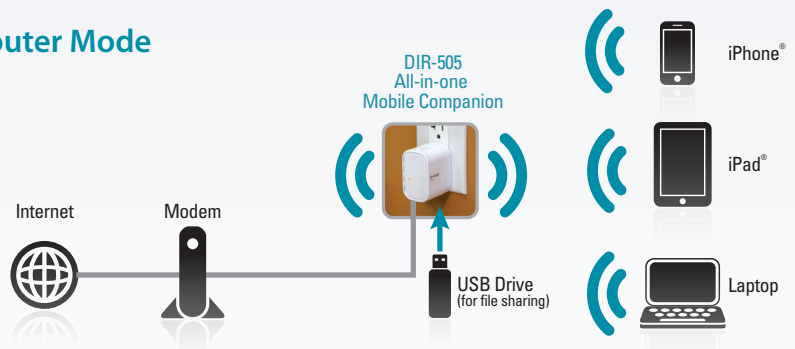

SmartPhone charger

All the products you'd have to buy otherwise

Separate USB sharing device or high-end router with USB sharing capability

Sling device or high-end router with USB sharing capability

• Cumbersome online sharing sites and email
• DropBox subscription required if over 2GB

Separate travel router without USB sharing or phone charging capabilities

Separate charger (extra item to carry)

Router Mode

Repeater Mode

Wi-Fi Hot Spot Mode

Wi-Fi-as-WAN: Create a Wi-Fi Hot Spot from a wireless Internet connection and with NAT for its own network