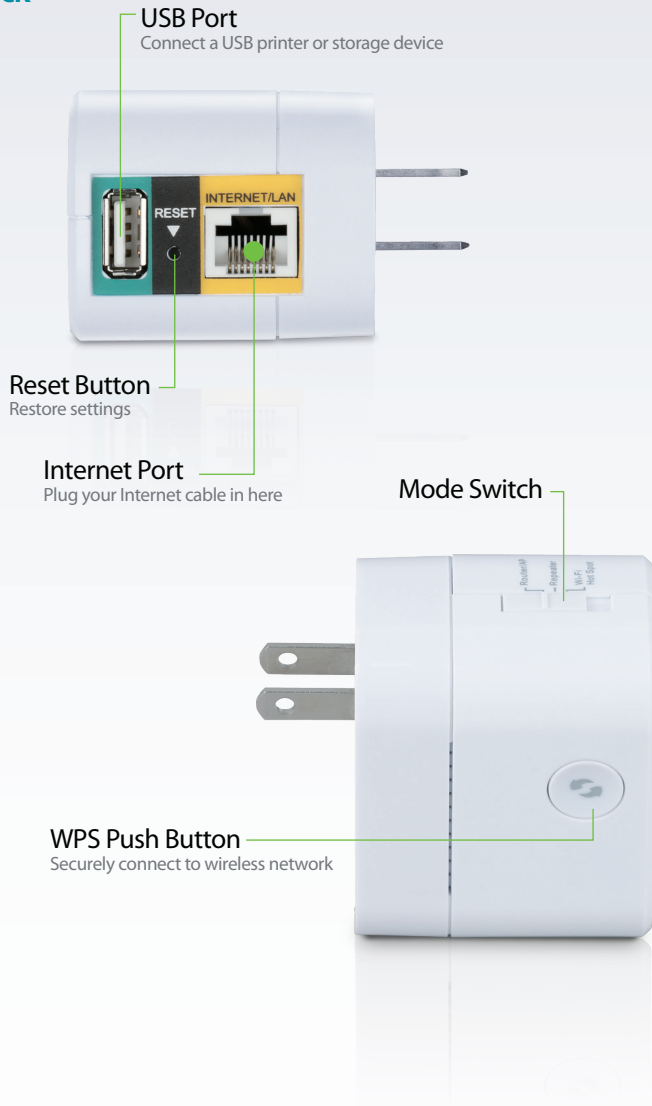

DIR-505 All-in-one Mobile Companion

Back

Technical Specifications

Standard

- IEEE 802.11g
- IEEE 802.3
- IEEE 802.3u

Wireless Modes

- Router/AP Mode
- Repeater Mode
- Wi-Fi Hot Spot Mode

Wireless Frequency Range

- 2.4 GHz to 2.4835 GHz

Antennas

- Internal Antenna

Security

- Wi-Fi Protected Access (WPA/WPA2)
- WPS™ (PBC)

Advanced Features

- SharePort™ Mobile app for iOS
- Quick Router Setup app for iOS
- VPN pass through
- Guest Zone Support
- UPnP™ Support
- **SharePort™ Support**
- Web File Access Support
- Wi-Fi WMM Quality of Service

Advanced Firewall Features

- Network Address Translation (NAT)
- Stateful Packet Inspection (SPI)
- MAC Address Filtering
- DMZ Support

Device Management

- Web UI

Diagnostic LEDs

- Power/WPS

Operating Temperature

- 32 to 104 °F (0 to 40 °C)

Operating Humidity

- 0% to 90% non-condensing

Certifications

- CE
- Wi-Fi Certified
- FCC
- IC

Dimensions

- 2.68" x 1.65" x 2"
  (68 x 42 x 51 mm)

Weight

- 0.25 lb (113.4 grams)

Warranty

- 1-Year Limited Warranty³

¹ Actual data throughput will vary. Network conditions and environment factors, including volume of network traffic and network overhead, lower actual data throughput rate.

² 24/7 Basic Installation Support is available only in the USA for the first 30 days from date of original purchase.

³ 1-Year Warranty available only in the USA and Canada.

All references to speed are for comparison purposes only. Product specifications, size and shape are subject to change without notice, and actual product appearance may differ from that depicted herein.

For more information

U.S.A. | 17595 Mt. Herrmann Street | Fountain Valley, CA 92708 | 800.326.1688 | dlink.com | **Canada** | 2525 Meadowvale Blvd | Mississauga, ON L5N 5S2 | 800.361.5265 | dlink.ca

© 2011 D-Link Corporation/D-Link Systems, Inc. All rights reserved. D-Link, the D-Link logo, mydlink and the D-Link RoHS logo are trademarks or registered trademarks of D-Link Corporation or its subsidiaries in the United States and/or other countries. Other trademarks or registered trademarks are the property of their respective owners. Visit www.dlink.com for more details.

Updated 1/4/12

D-Link®
Building Networks for People