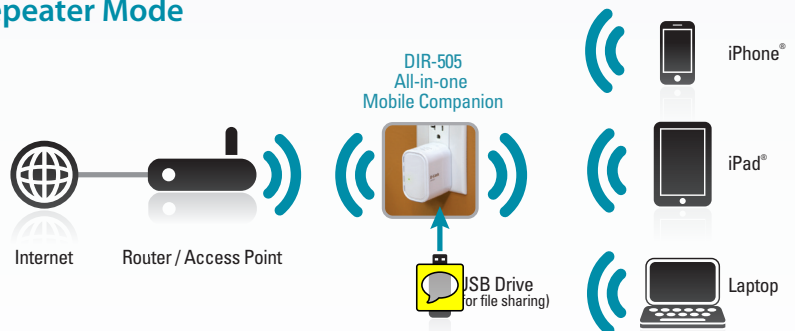

For Internet Access:

- Cable or DSL Modem for High Speed Internet Connection
- Subscription to an Internet Service Provider (ISP)
- For Wireless N Performance, an 802.11n adapter is required

Features

- Router/Access Point, Repeater and Wi-Fi Hot Spot Modes
- IEEE 802.11g compliant, compatible with 802.11n devices
- Mode Selector Switch
- One 10/100 LAN/WAN port
- SharePort™ Mobile and Quick Router Setup app for iOS devices
- Supports Power over USB for Added Convenience
- Supports Secure Wireless Encryption Using WPA or WPA2
- Wi-Fi Protected Setup (WPS) Push Button
- Dual Active Firewalls - SPI and NAT - Router Mode only

SmartPhone charger

All the products you'd have to buy otherwise

Separate USB sharing device or high-end router with USB sharing capability

Sling device or high-end router with USB sharing capability

• Cumbersome online sharing sites and email
• DropBox subscription required if over 2GB

Separate travel router without USB sharing or phone charging capabilities

Separate charger (extra item to carry)

Router Mode

Repeater Mode

Wi-Fi Hot Spot Mode

Wi-Fi-as-WAN: Create a Wi-Fi Hot Spot from a wireless Internet connection and with NAT for its own network