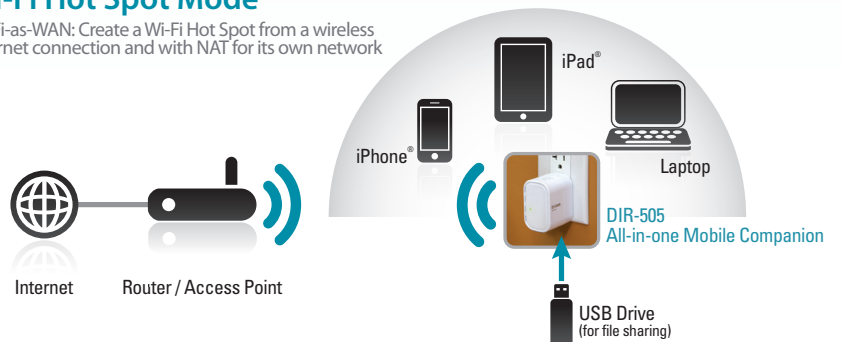

SmartPhone charger

All the products you'd have to buy otherwise

Separate USB sharing device or high-end router with USB sharing capability

Sling device or high-end router with USB sharing capability

• Cumbersome online sharing sites and email
• DropBox subscription required if over 2GB

Separate travel router without USB sharing or phone charging capabilities

Separate charger (extra item to carry)

Router Mode

Repeater Mode

Wi-Fi Hot Spot Mode

Wi-Fi-as-WAN: Create a Wi-Fi Hot Spot from a wireless Internet connection and with NAT for its own network