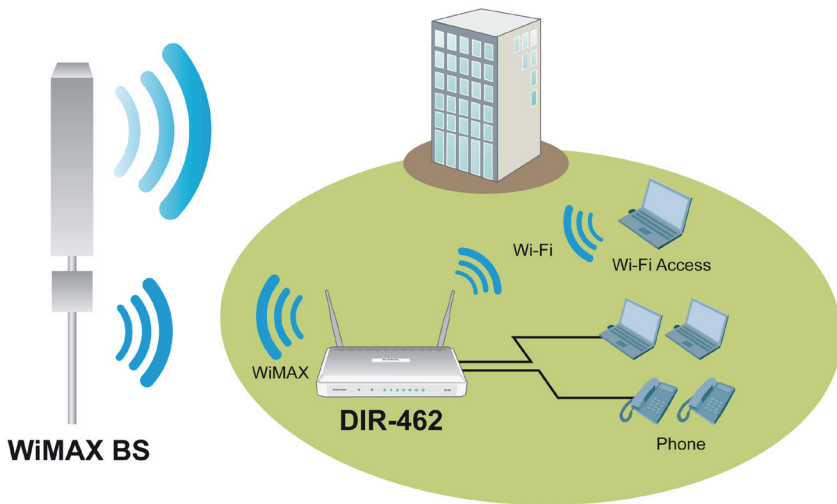

WHAT THIS PRODUCT DOES

Share your broadband Internet connection with multiple computers in your house by simply connecting the D-Link WiMAX Router to Base station. Once connected, you can create your own personal wireless home network to share documents, music, and photos.

EASY INSTALLATION

Set up your new D-Link networking hardware in minutes using our new Quick Setup Wizard. The wizard will guide you through an easy to follow process to install your new hardware and connect to your network.

ADVANCED FUNCTIONS

- + IEEE 802.16e-2005 Compatible
- + IEEE 802.11b/g Compatible
- + Share Your Internet Connection with Built-In 4-Ports Switch
- + Voice over IP (VoIP)
- + Advanced Firewall & Security
- + Advanced Scheduling and User Level Control
- + Supports VPN Passthrough
- + WPA (TKIP) and WPA2 (AES) Support
- + Interactive Install Guide
- + UPnP™ Support

TECHNICAL SPECIFICATIONS

STANDARDS

- + IEEE 802.16e-2005
- + IEEE802.11g
- + IEEE 802.11b
- + IEEE 802.3
- + IEEE 802.3u

DEVICE INTERFACES

- + WiMAX
- + 802.11g Wireless LAN
- + 4 10/100 BASE-TX Ports
- + 2 FXS Phone Ports
- + USB 2.0 Port (for Windows Connect Now)

CHANNEL BANDWIDTH

- + 5/10 MHz

FREQUENCY BAND

- + 2.5GHz (2.496G~2.69GHz)

DUOEXING MODE

- + TDD

MODULATION TECHNOLOGY

- + UL: QPSK, 16QAM
- + DL: QPSK, 16QAM, 64QAM

WIRELESS TRANSMIT POWER

- + 23dBm +/- 2dBm

ANTENNA

- + Detachable Dipole Antenna (Reverse SMA Plug)

VOICE OVER IP

- + SIP
- + Codec (G.711μ-law/A-law, G.726, G.729A)
- + DTMF detection and generation
- + CNG (Comfort Noise Generation)
- + VAD (Voice Activity Detection)

SECURITY & AUTHENTICATION

- + EAP-TLS, EAP-TTLS, EAP-AKA
- + CCM-Mode 128-bit AES, CCM-Mode,
- + PKMv2.
- + X.509 certificate
- + WEP 64/128-Bit Data Encryption (User-Selectable)
- + Wi-Fi Protected Access (WPA/WPA2/WPS)

DEVICE MANAGEMENT

- + Internet Explorer v6 or later;

DIAGNOSTIC LED

- + Power
- + RSSI Indicator
- + WiMAX
- + WLAN (Wireless Connection)
- + LAN
- + USB

POWER INPUT

- + 12VDC, 3A, Through External Power Adapter

DIMENSIONS

- + 220 x 147 x 33 mm (8.7 x 5.8 x 1.3 inches)

WEIGHT

- + 246 grams (0.5 lb)

CERTIFICATION

- + CE
- + FCC

OPERATING TEMPERATURE

- + 0° to 40° C (32° to 104° F)

OPERATING HUMIDITY

- + 90% maximum

D-Link Worldwide Offices