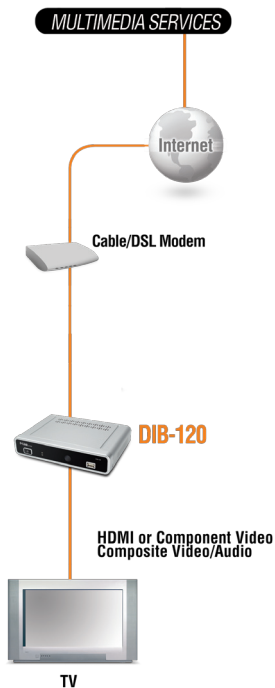

WHAT THIS PRODUCT DOES

DIB-120 is a High-Definition IP Set Top Box which delivers high quality videos to your TV. Enjoy HD videos, music, photos, and slide shows streamed via IP network to your home entertainment system. By using the powerful system-on-chip, the DIB-120 supports various audio/video streaming formats such as MP3, WMA, MPEG-1 (SD), MPEG-2 (SD) (HD), VC-1, and H.264. Stylish and compact this set top box easily blends in with your other entertainment devices, making your home theater setup complete.

EXPERIENCE DIGITAL ENTERTAINMENT

- Streams HD videos, music, photos, and on-line media via broadband to your home entertainment system.
- Embedded web browser allows users to easily select their VOD/IPTV titles/channels and surf selected internet web sites.

YOUR NETWORK SETUP

TECHNICAL SPECIFICATIONS

NETWORK PROTOCOL SUPPORT

- IEEE 802.3
- TCP/IP v4.0
- UDP/IP
- IGMP v3
- DHCP Client
- RTSP
- RTP
- SDP
- FTP

EMBEDDED TV BROWSER

- Hot keys for Home, Back, Forward, Stop, Refresh
- URL Input window
- HTTP 1.0/1.1 (http, https)
- True type font
- HTML 4.0, Cascade Style Sheet support
- Java(ECMA) script
- CSS 2 and partial CSS 3
- XML
- GIF, JPEG, BMP, animated GIF, PNG
- Embedded Linux
- Browser based API

LANGUAGE, CHARACTER & FONT

- English
- Cyrillic (ISO-8859-5)
- True Type

OPTIONAL FEATURES

- IME (Input Method editor) for Remote controller
- IrDA Remote keyboard
- USB Smart Card reader (Smart card CA)

MEDIA FORMATS

- MPEG1 (SD)
- MPEG2 (SD) (HD)
- H.264
- WAV
- WMV / VC1
- MP3
- WMA

VIDEO RESOLUTION

- PAL / NTSC
- 4:3 / 16:9
- Up to 1080 high-definition video

I/O INTERFACE

- Wired 10/100 Mbps Ethernet

VIDEO

- Component
- S-Video
- Composite
- HDMI

AUDIO

- RCA A/V Left/Right stereo audio
- Optical digital audio output (S/PDIF)

USB

- USB 2.0 x 2 ports

IRDA

- IrDA remote controller
- Alpha numeric digits, and symbols input & display

ACCESSORIES

- A/V Composite video cable
- Ethernet Cable

IrDA remote control

- Batteries for remote 2*AAA
- QIG

POWER INPUT

- 110 ~ 240V, 50/60 Hz AC Adapter

POWER OUTPUT

- 12V DC, 1.25A

PHYSICAL & ENVIRONMENTAL

- Operating Temperature: 0 ~ 40°C
- Storage Temperature: -25~55°C
- Humidity: 5 ~ 95% non-condensing

EMISSION (EMI), SAFETY & OTHER CERTIFICATIONS

- FCC Class B
- CE mark
- CE
- CSA International

D-Link Corporation
No. 289 Xinhua 3rd Road, Neihu, Taipei 114, Taiwan

Release 01 (May 2009)