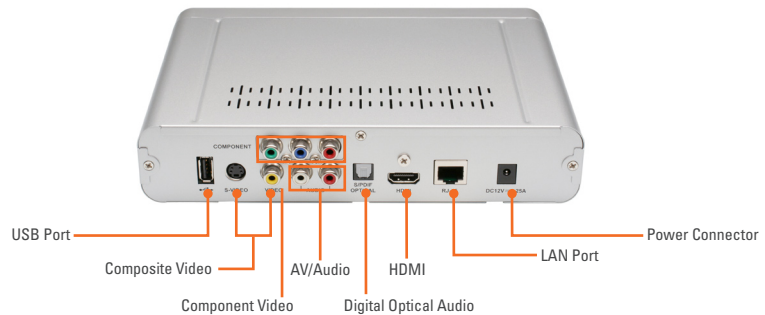

WHAT THIS PRODUCT DOES

DIB-120 is a High-Definition IP Set Top Box which delivers high quality videos to your TV. Enjoy HD videos, music, photos, and slide shows streamed via IP network to your home entertainment system. By using the powerful system-on-chip, the DIB-120 supports various audio/video streaming formats such as MP3, WMA, MPEG-1 (SD), MPEG-2 (SD) (HD), VC-1, and H.264. Stylish and compact this set top box easily blends in with your other entertainment devices, making your home theater setup complete.

EXPERIENCE DIGITAL ENTERTAINMENT

- Streams HD videos, music, photos, and on-line media via broadband to your home entertainment system.
- Embedded web browser allows users to easily select their VOD/IPTV titles/channels and surf selected internet web sites.

YOUR NETWORK SETUP

TECHNICAL SPECIFICATIONS

NETWORK PROTOCOL SUPPORT

- IEEE 802.3
- TCP/IP v4.0
- UDP/IP
- IGMP v3
- DHCP Client
- RTSP
- RTP
- SDP
- FTP

EMBEDDED TV BROWSER

- Hot keys for Home, Back, Forward, Stop, Refresh
- URL Input window
- HTTP 1.0/1.1 (http, https)
- True type font
- HTML 4.0, Cascade Style Sheet support
- Java(ECMA) script
- CSS 2 and partial CSS 3
- XML
- GIF, JPEG, BMP, animated GIF, PNG
- Embedded Linux
- Browser based API

LANGUAGE, CHARACTER & FONT

- English
- Cyrillic (ISO-8859-5)
- True Type

OPTIONAL FEATURES

- IME (Input Method editor) for Remote controller
- IrDA Remote keyboard
- USB Smart Card reader (Smart card CA)

MEDIA FORMATS

- MPEG1 (SD)
- MPEG2 (SD) (HD)
- H.264
- WAV
- WMV / VC1
- MP3
- WMA

VIDEO RESOLUTION

- PAL / NTSC
- 4:3 / 16:9
- Up to 1080 high-definition video

I/O INTERFACE

- Wired 10/100 Mbps Ethernet

VIDEO

- Component
- S-Video
- Composite
- HDMI

AUDIO

- RCA A/V Left/Right stereo audio
- Optical digital audio output (S/PDIF)

USB

- USB 2.0 x 2 ports

IRDA

- IrDA remote controller
- Alpha numeric digits, and symbols input & display

ACCESSORIES

- A/V Composite video cable
- Ethernet Cable

IrDA remote control

- Batteries for remote 2*AAA
- QIG

POWER INPUT

- 110 ~ 240V, 50/60 Hz AC Adapter

POWER OUTPUT

- 12V DC, 1.25A

PHYSICAL & ENVIRONMENTAL

- Operating Temperature: 0 ~ 40°C
- Storage Temperature: -25~55°C
- Humidity: 5 ~ 95% non-condensing

EMISSION (EMI), SAFETY & OTHER CERTIFICATIONS

- FCC Class B
- CE mark
- CE
- CSA International

D-Link Corporation
No. 289 Xinhua 3rd Road, Neihu, Taipei 114, Taiwan

Release 01 (May 2009)