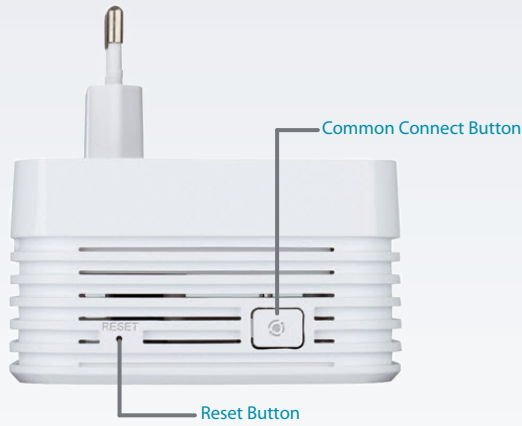

Technical Specifications

General

Device Interfaces

- 10/100 Fast Ethernet LAN port with auto MDI/MDIX
- 802.11n WLAN
- Common Connect button

- Power ON/OFF switch
- Reset button

Wireless LAN

- 802.11n/g/b
- 802.11n speeds of up to 300 Mbps²

- WPA/WPA2 (Wi-Fi Protected Access)
- 64/128-bit WEP data encryption

Powerline

- HomePlug AV
- IEEE1901

- Transfer speeds of over 200 Mbps³
- Draft IEEE1905.1

Advanced Features

- IPv6 support
- Power-saving
- Wi-Fi WMM Quality of Service

- Multicast over Unicast Technology
- Powerline QoS

Physical

Dimensions

- 90 x 65 x 50 mm (3.54 x 2.56 x 1.97 inches)

Power Input

- 100 V to 240 V AC, 50/60 Hz

Power Consumption

- 6 watts

Temperature

- Operating: 0 to 40 °C (32 to 104 °F)

Humidity

- Operating: 10% to 90% non-condensing

Certifications

- CE/LVD
- FCC
- UL

- RoHS
- Homeplug AV
- IPv6