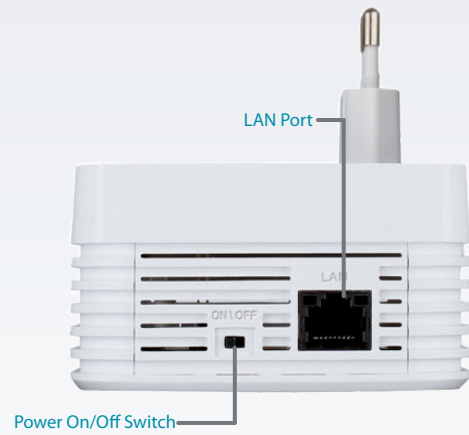

Technical Specifications

General

Device Interfaces

- 10/100 Fast Ethernet LAN port with auto MDI/MDIX
- 802.11n WLAN
- Common Connect button

- Power ON/OFF switch
- Reset button

Wireless LAN

- 802.11n/g/b
- 802.11n speeds of up to 300 Mbps²

- WPA/WPA2 (Wi-Fi Protected Access)
- 64/128-bit WEP data encryption

Powerline

- HomePlug AV
- IEEE1901

- Transfer speeds of over 200 Mbps³
- Draft IEEE1905.1

Advanced Features

- IPv6 support
- Power-saving
- Wi-Fi WMM Quality of Service

- Multicast over Unicast Technology
- Powerline QoS

Physical

Dimensions

- 90 x 65 x 50 mm (3.54 x 2.56 x 1.97 inches)

Power Input

- 100 V to 240 V AC, 50/60 Hz

Power Consumption

- 6 watts

Temperature

- Operating: 0 to 40 °C (32 to 104 °F)

Humidity

- Operating: 10% to 90% non-condensing

Certifications

- CE/LVD
- FCC
- UL

- RoHS
- Homeplug AV
- IPv6